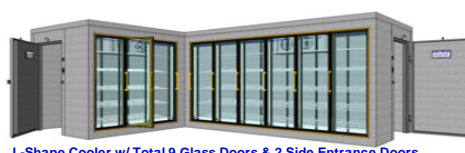

L-Shape Cooler w/ Total 9 Glass Doors & 2 Side Entrance Doors