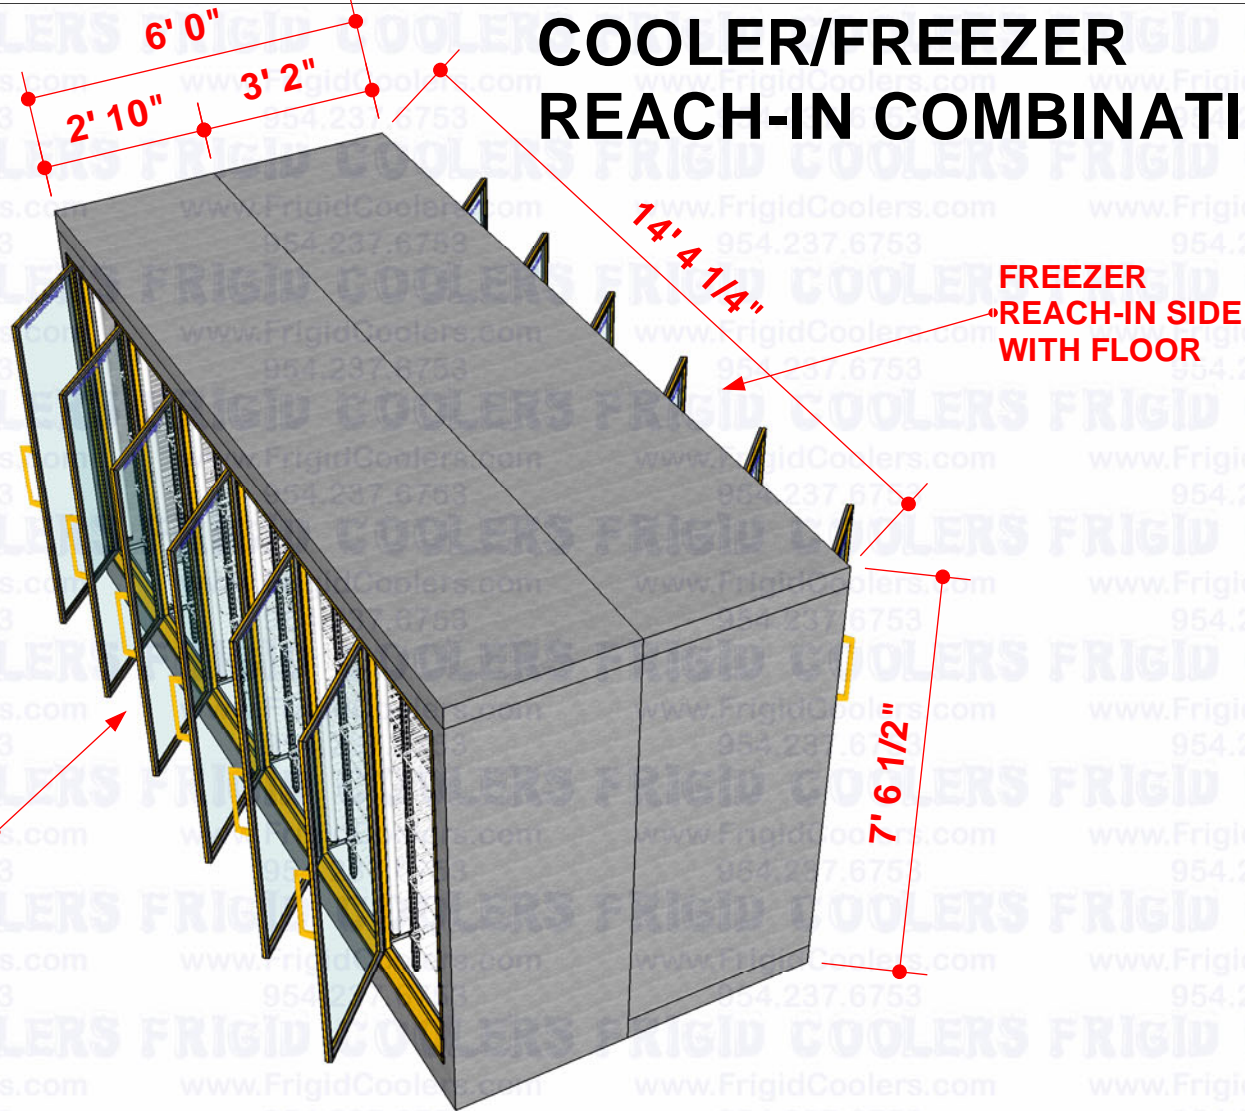

COOLER/FREEZER REACH-IN COMBINATION

PERSPECTIVE 3D VIEW COMBINATION

FRIGID COOLERS

www.FrigidCoolers.com

954.237.6753

15751 Sheridan Street - Suite 115
Ft. Lauderdale, FL 33331
Phone: 954-237-6753
Fax: 954-237-6302
Email: sales@frigidcoolers.com

This drawing is property of Frigid Coolers LLC. Copyright is reserved by Frigid Coolers LLC and the drawing is issued on the condition that is NOT copied, reproduced, retained or disclosed to any unauthorized person, either wholly or in part without consent in writing from Frigid Coolers LLC.