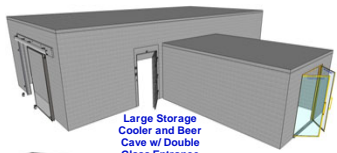

15-Glass Door Cooler w/ Side Entrance Door