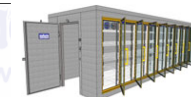

Large Cooler w/ Manual Sliding Door