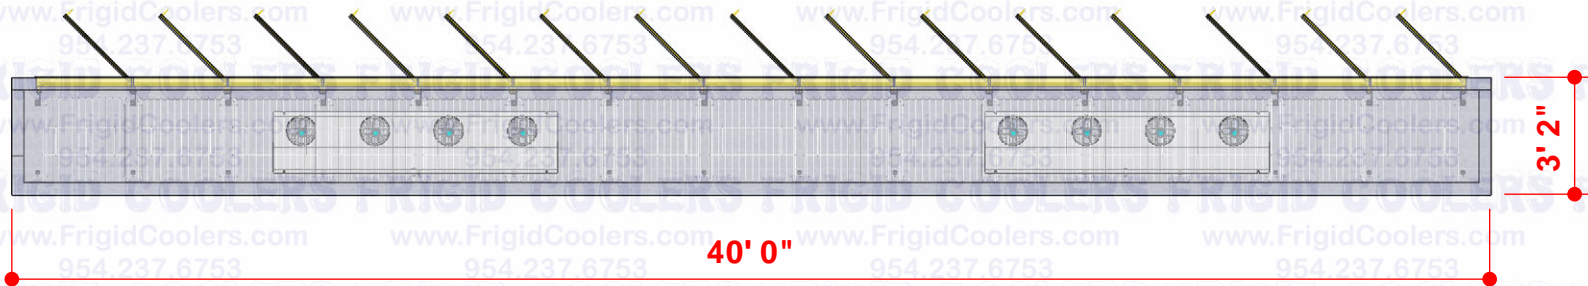

TOP GLASS VIEW

FRIGID COOLERS

www.FrigidCoolers.com

954.237.6753

15751 Sheridan Street - Suite 115
Ft. Lauderdale, FL 33331
Phone: 954-237-6753
Fax: 954-237-6302
Email: sales@frigidcoolers.com

This drawing is property of Frigid Coolers LLC. Copyright is reserved by Frigid Coolers LLC and the drawing is issued on the condition that is NOT copied, reproduced, retained or disclosed to any unauthorized person, either wholly or in part without consent in writing from Frigid Coolers LLC.