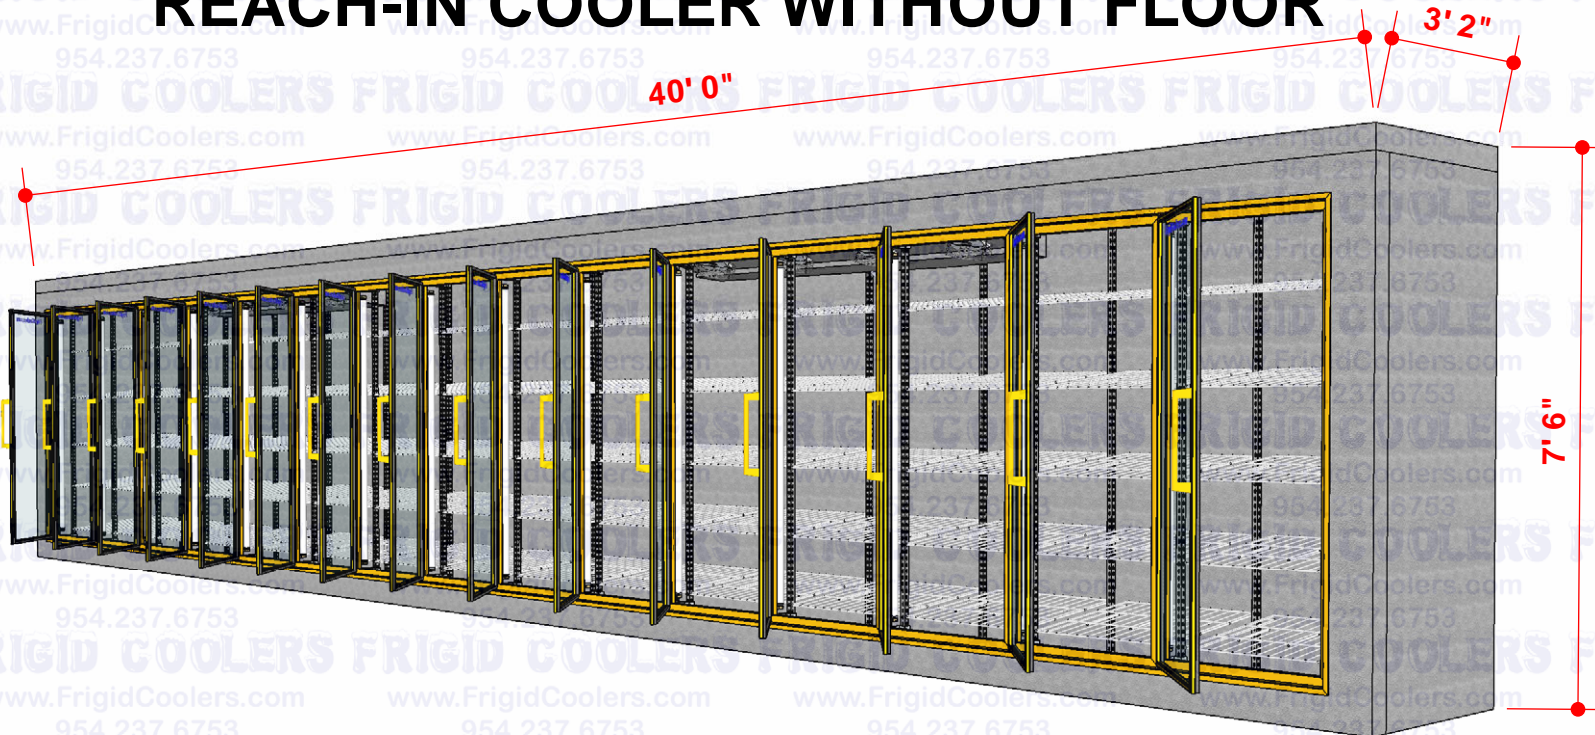

15 - GLASS DOOR REACH-IN COOLER WITHOUT FLOOR

PERSPECTIVE 3D VIEW

FRIGID COOLERS

www.FrigidCoolers.com

954.237.6753

15751 Sheridan Street - Suite 115
Ft. Lauderdale, FL 33331
Phone: 954-237-6753
Fax: 954-237-6302
Email: sales@frigidcoolers.com

This drawing is property of Frigid Coolers LLC. Copyright is reserved by Frigid Coolers LLC and the drawing is issued on the condition that is NOT copied, reproduced, retained or disclosed to any unauthorized person, either wholly or in part without consent in writing from Frigid Coolers LLC.