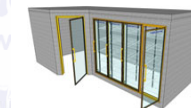

9-Glass Door Cooler w/ side Door