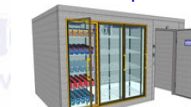

Reach-in 6-Glass Door Cooler or Freezer only 38" deep