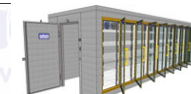

Large Cooler w/ Manual Sliding Door