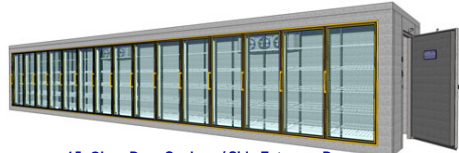

15-Glass Door Cooler w/ Side Entrance Door