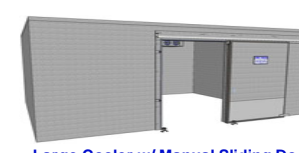

15 - GLASS DOOR REACH-IN COOLER WITHOUT FLOOR

FRIGID COOLERS

www.FrigidCoolers.com

954.237.6753

15751 Sheridan Street - Suite 115
Ft. Lauderdale, FL 33331
Phone: 954-237-6753
Fax: 954-237-6302
Email: sales@frigidcoolers.com

This drawing is property of Frigid Coolers LLC. Copyright is reserved by Frigid Coolers LLC and the drawing is issued on the condition that is NOT copied, reproduced, retained or disclosed to any unauthorized person, either wholly or in part without consent in writing from Frigid Coolers LLC.